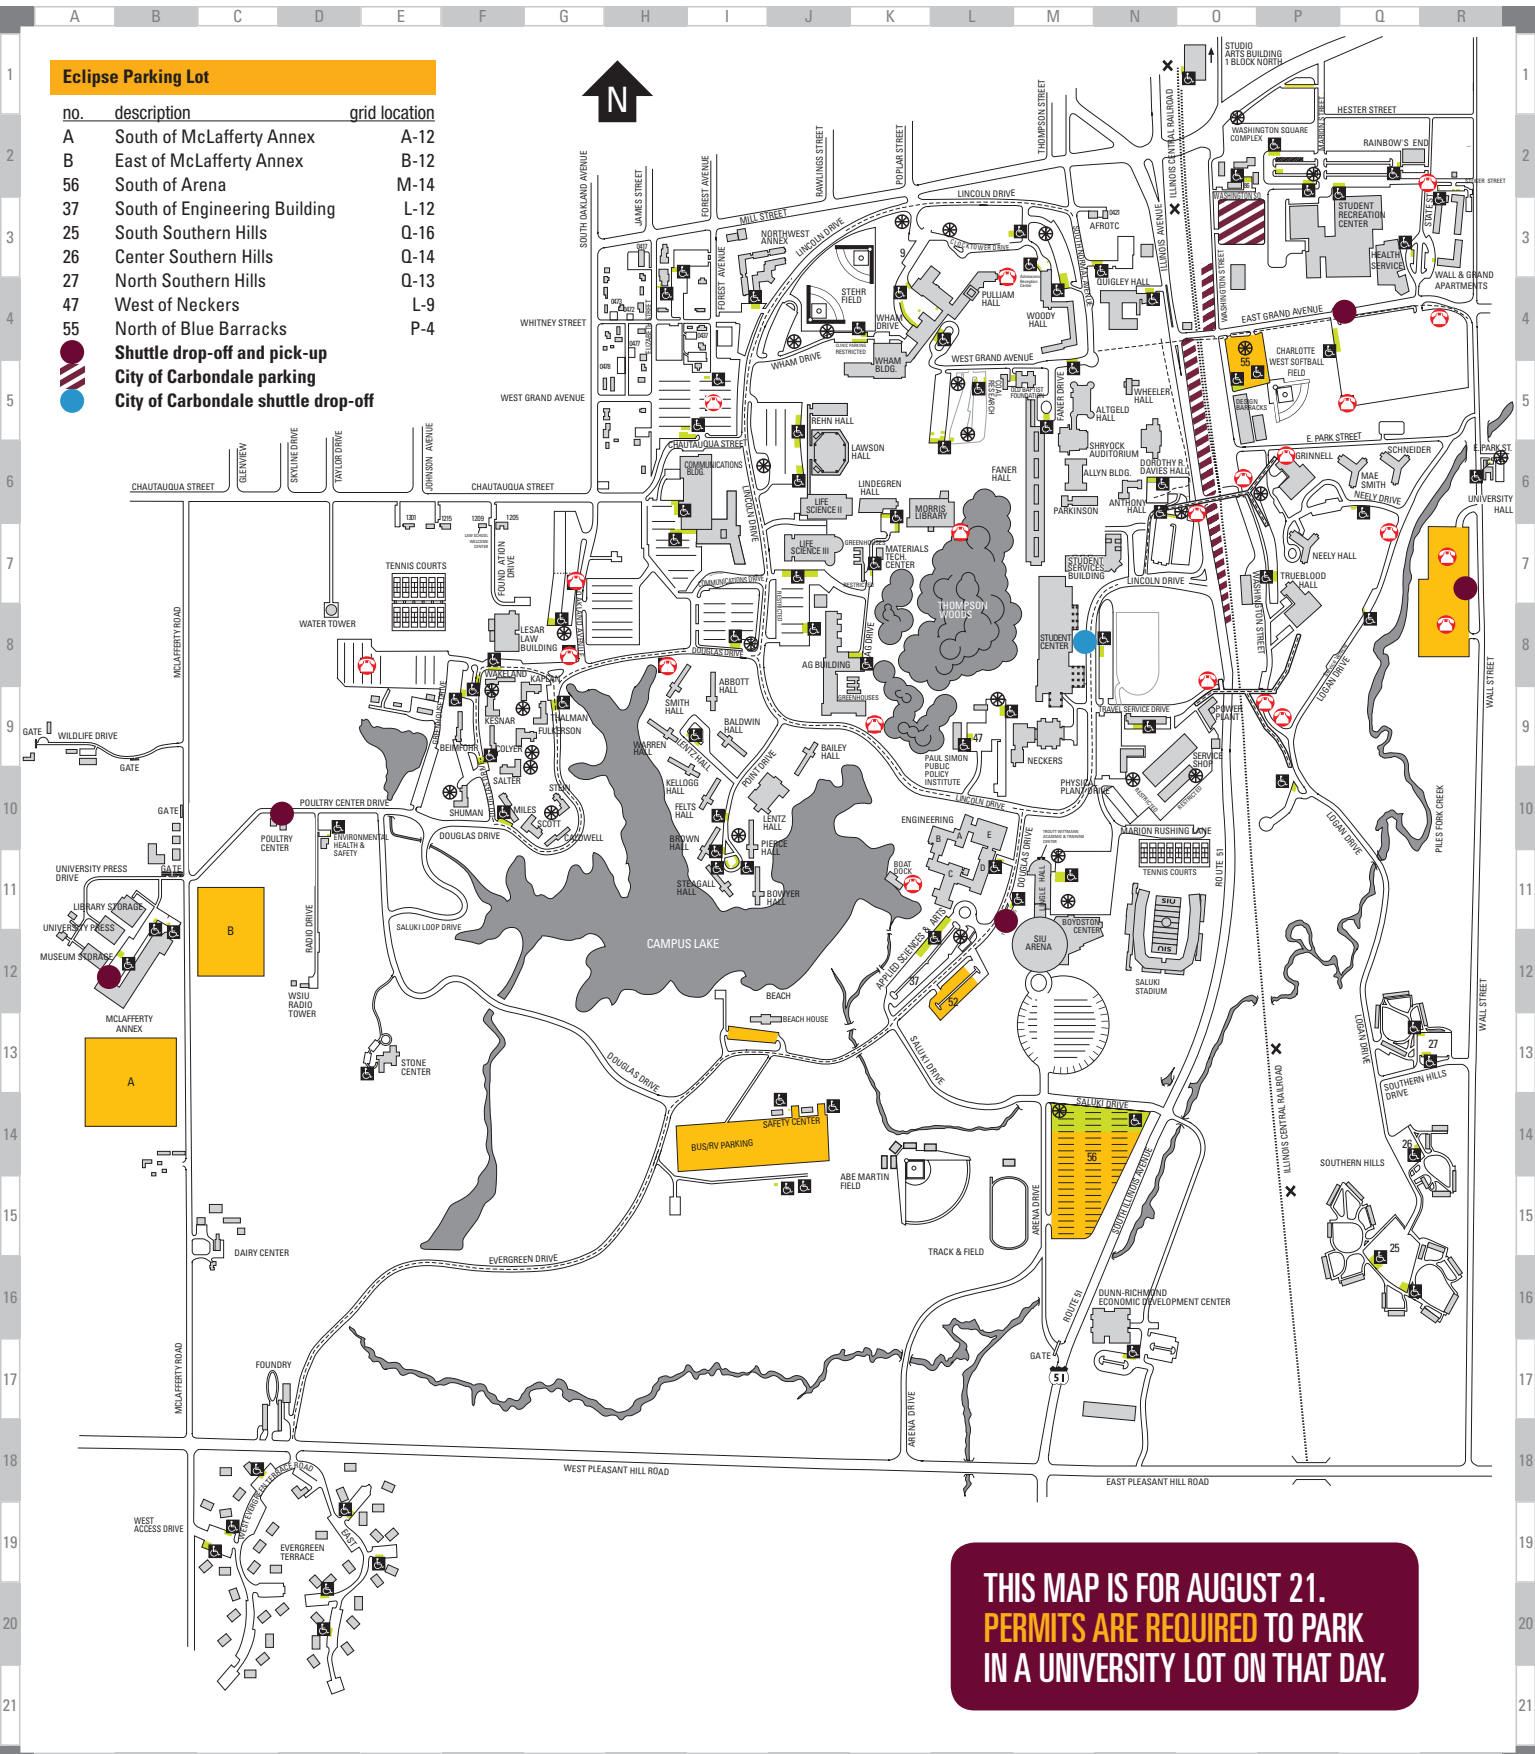

Eclipse Parking Lot

no.	description	grid location
A	South of McLafferty Annex	A-12
B	East of McLafferty Annex	B-12
56	South of Arena	M-14
37	South of Engineering Building	L-12
25	South Southern Hills	Q-16
26	Center Southern Hills	Q-14
27	North Southern Hills	Q-13
47	West of Neckers	L-9
55	North of Blue Barracks	P-4

-  Shuttle drop-off and pick-up
-  City of Carbondale parking
-  City of Carbondale shuttle drop-off

**THIS MAP IS FOR AUGUST 21.
PERMITS ARE REQUIRED TO PARK
IN A UNIVERSITY LOT ON THAT DAY.**